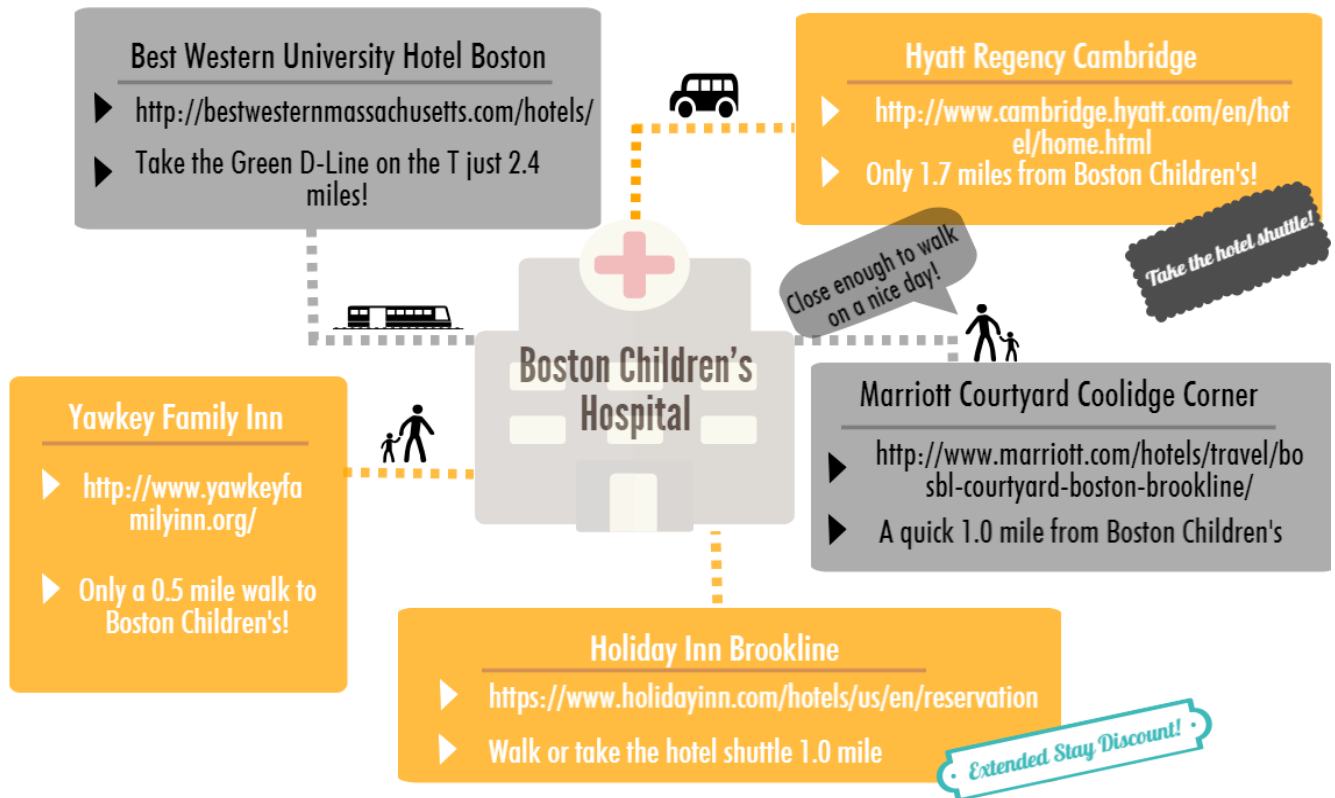

5 MIN GUIDE: NAVIGATING BOSTON

Family to Family Advice

LOCAL HOTELS

RESTAURANTS

 <p>Anna's Taqueria</p> <p>1412 Beacon Street Brookline</p> <p>   </p>	 <p>Tasty Burger</p> <p>1301 Boylston Street Boston</p> <p>  </p>
 <p>Sweet Cheek's BBQ</p> <p>1381 Boylston Street Boston</p> <p>   </p>	 <p>b. good</p> <p>665 Boylston Street Boston</p> <p>  </p>
 <p>Bertucci's</p> <p>1 Blackfan Circle Boston</p> <p>  </p>	 <p>Mike's Pastry</p> <p>300 Hanover Street Boston</p> <p> </p>

TRANSPORTATION

Boston Children's Hospital is on the Green Line
Get a Charlie Card for fare discounts!

union21coach@yahoo.com
(617) 752-8232

Stops on Longwood Avenue

ACTIVITIES

LOCAL PARKS

Boston Children's Hospital

Longwood Playground -
0.4 miles

BROOKLINE

Boston Common/Frog Pond
Carousel - 2.9 miles

HARBOR ISLANDS

George's Island -
4.5 miles
to Long Wharf Pier

JAMAICA PLAIN

Arnold Arboretum -
3.8 miles

BROOKLINE

Larz Anderson Park -
3.2 miles

Castle Island -
5.6 miles

SOUTH
BOSTON

Franklin Park/Zoo -
3.9 miles

DORCHESTER

**Boston
Children's
Hospital**

Until every child is well™